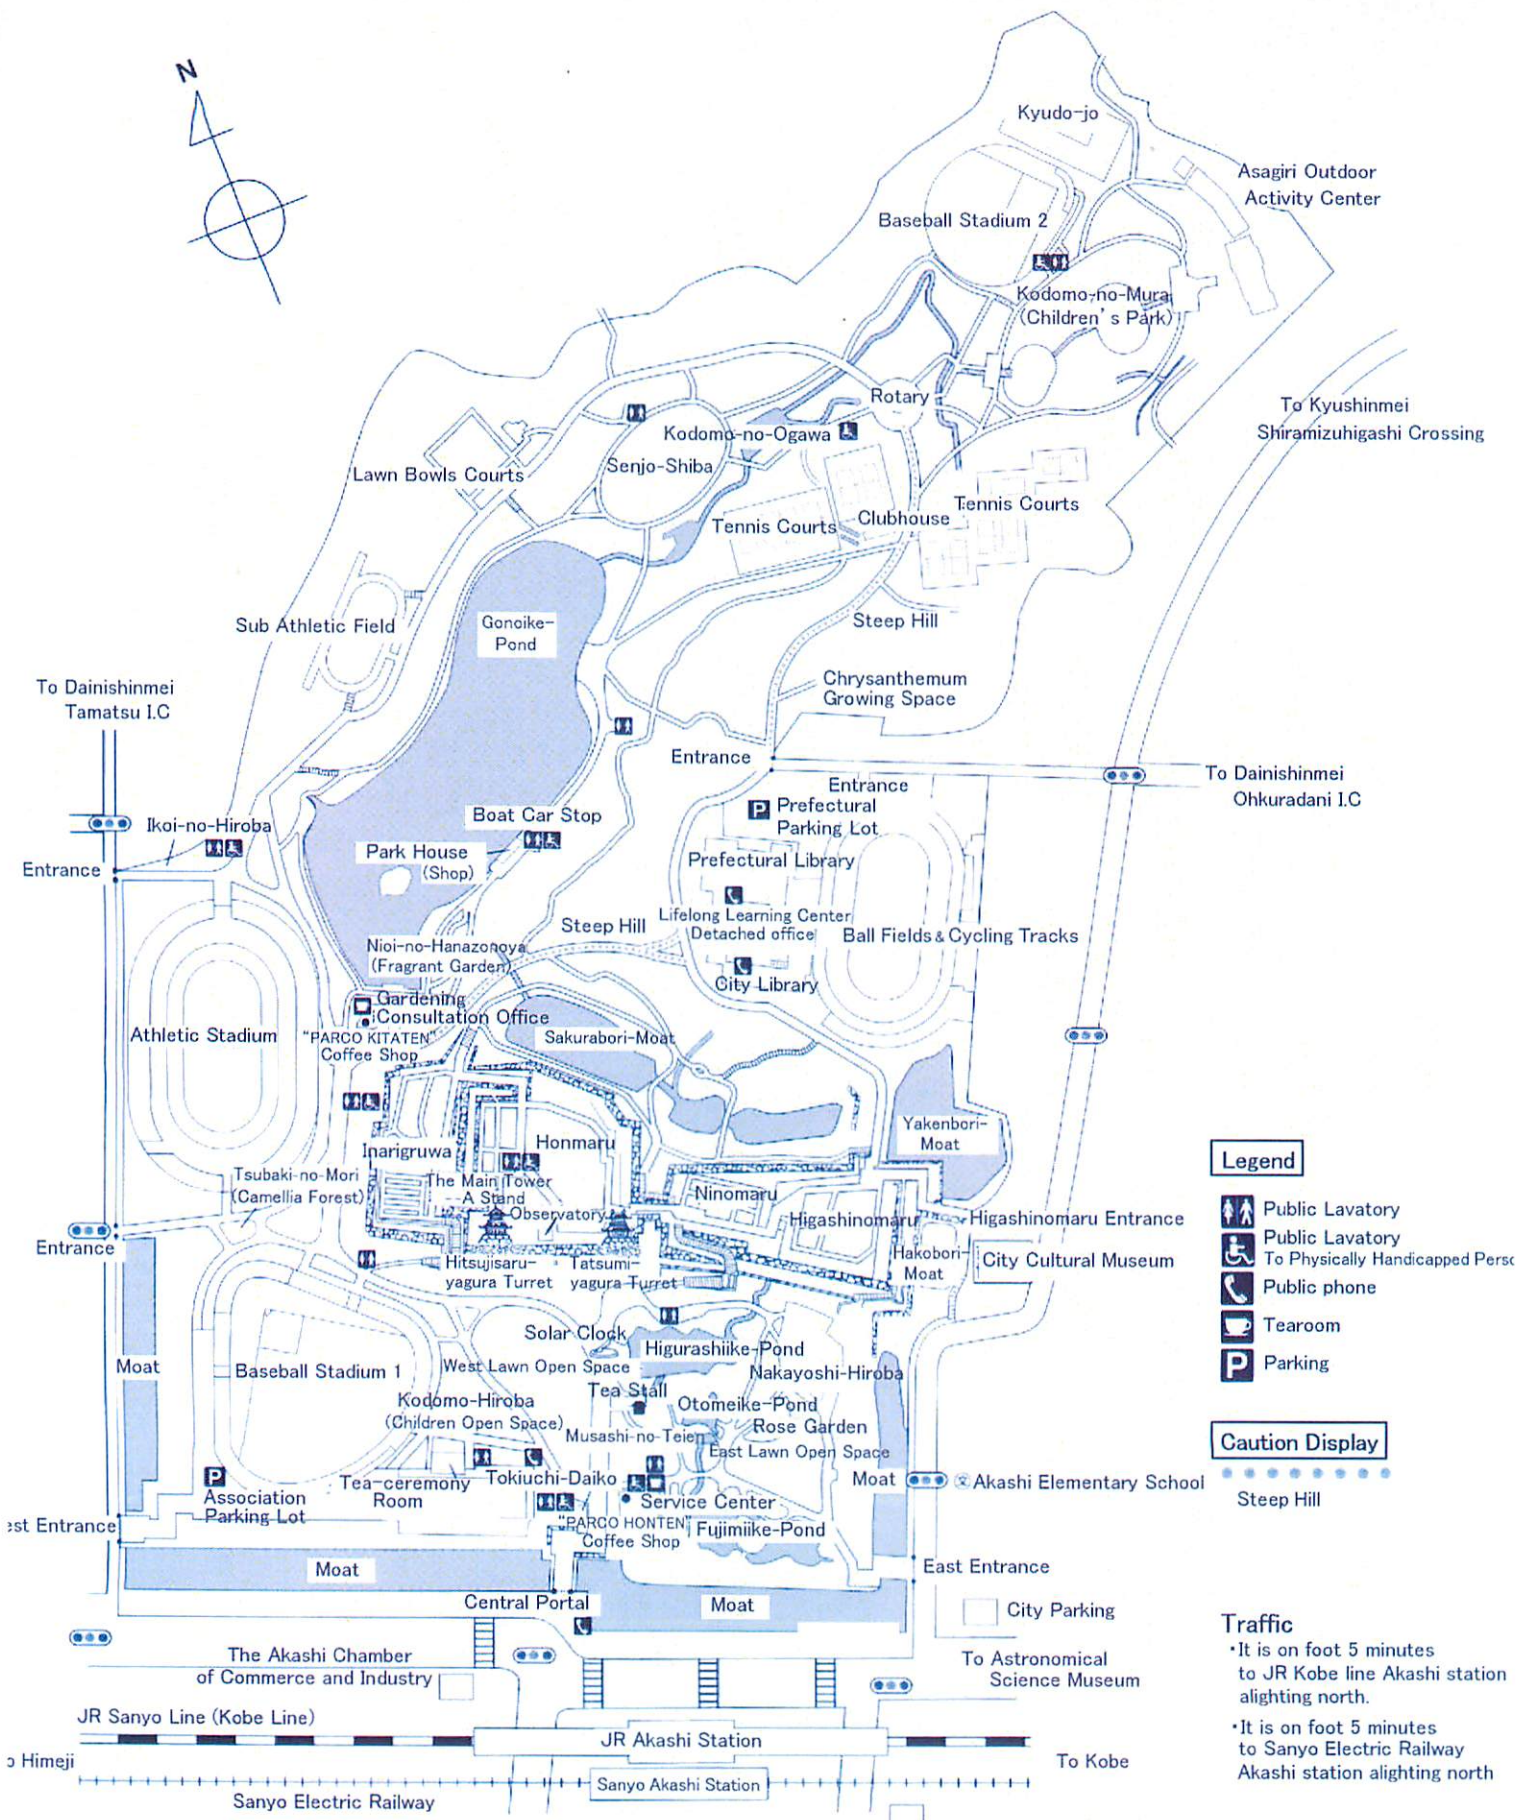

The Summary Map Of Hyogo Prefectural Akashi Park

Legend

- Public Lavatory
- Public Lavatory To Physically Handicapped Person
- Public phone
- Tearoom
- Parking

Caution Display

- Steep Hill

Traffic

- It is on foot 5 minutes to JR Kobe line Akashi station alighting north.
- It is on foot 5 minutes to Sanyo Electric Railway Akashi station alighting north